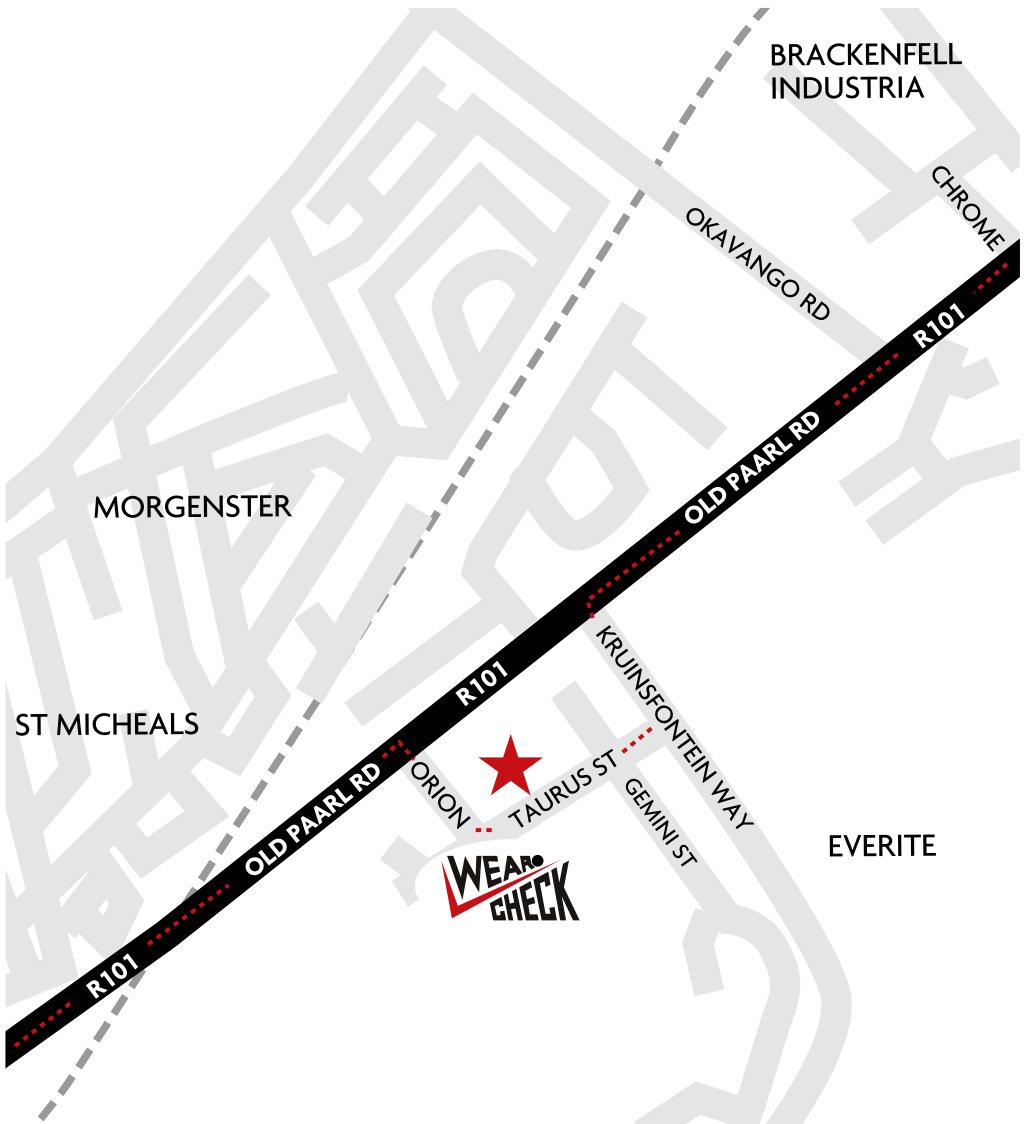

Cape Town

18 Platinum Business Park, Taurus Street, Brackenfell, Cape Town, 7560

t +27 (0) 21 981 8810

e support@wearcheck.co.za

WEAR[®] CHECK

The leaders in Oil & Fuel Analysis

The leaders in Oil & Fuel Analysis