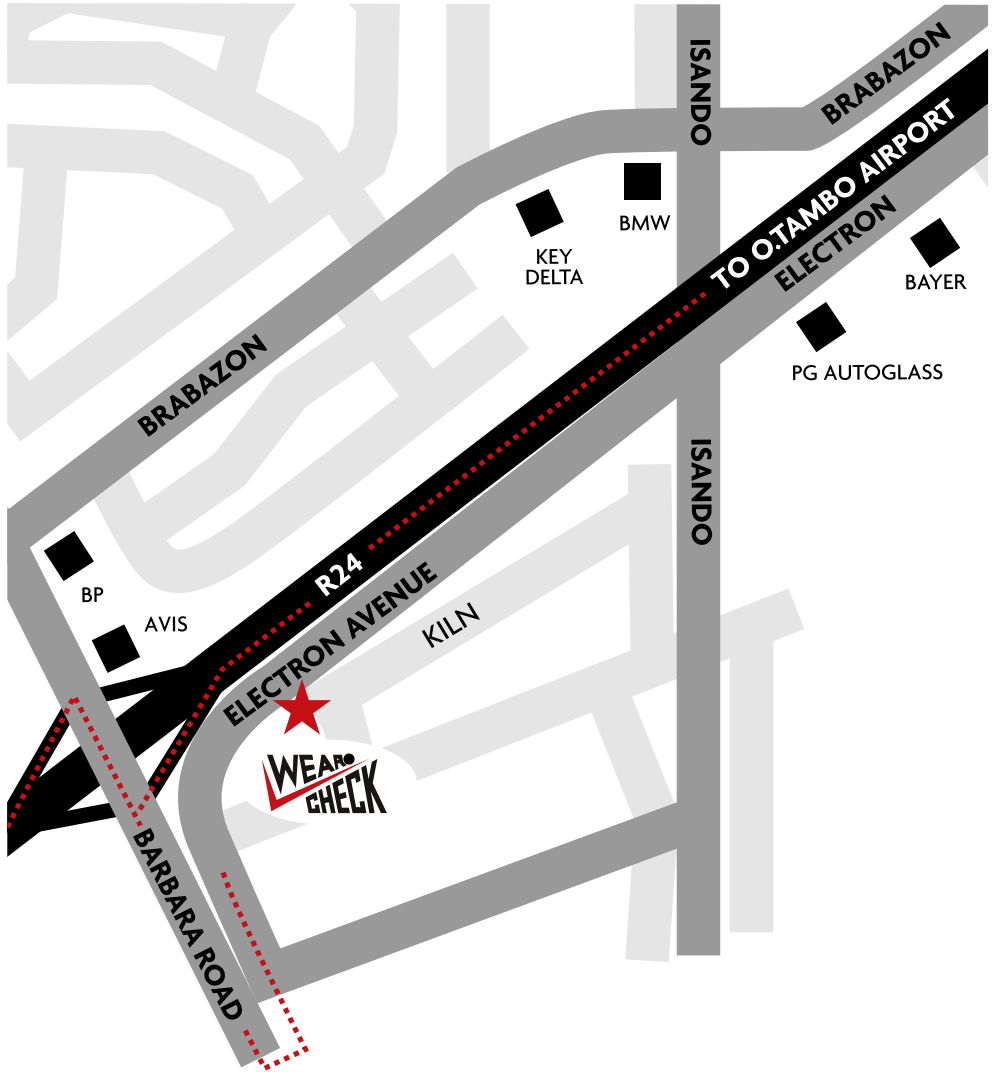

Gauteng

30 Electron Avenue, Isando, Gauteng, 1601

t +27 (0) 11 392 6322 | f +27 (0) 11 392 6340

e support@wearcheck.co.za

WEAR[®] CHECK

The leaders in Oil & Fuel Analysis

The leaders in Oil & Fuel Analysis

www.wearcheck.co.za