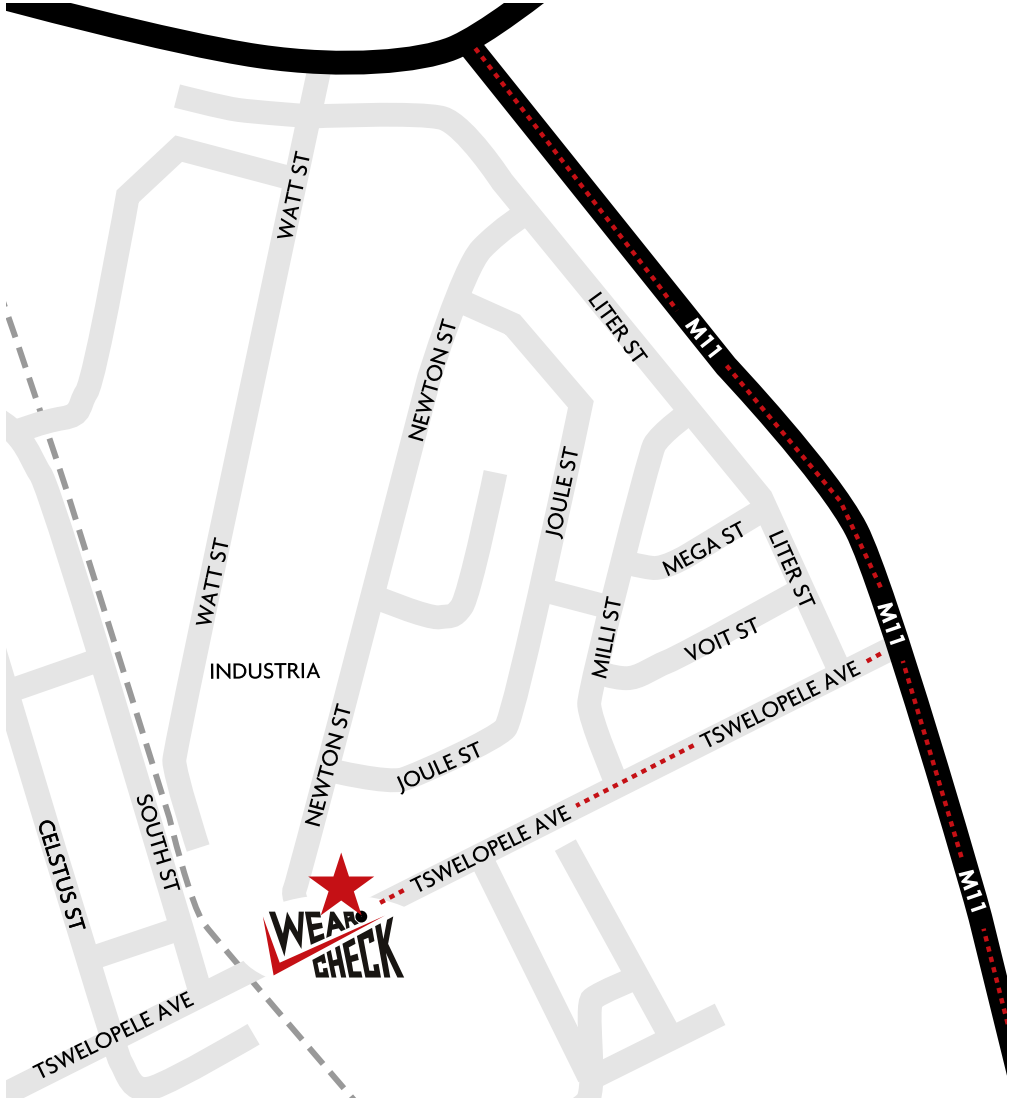

Middleburg

Unit 7A Nungu Industrial Park, 13 Tswelopele Street, Middleburg

t +27 (0) 13 246 2966

e support@wearcheck.co.za

The leaders in Oil & Fuel Analysis

The leaders in Oil & Fuel Analysis

www.wearcheck.co.za