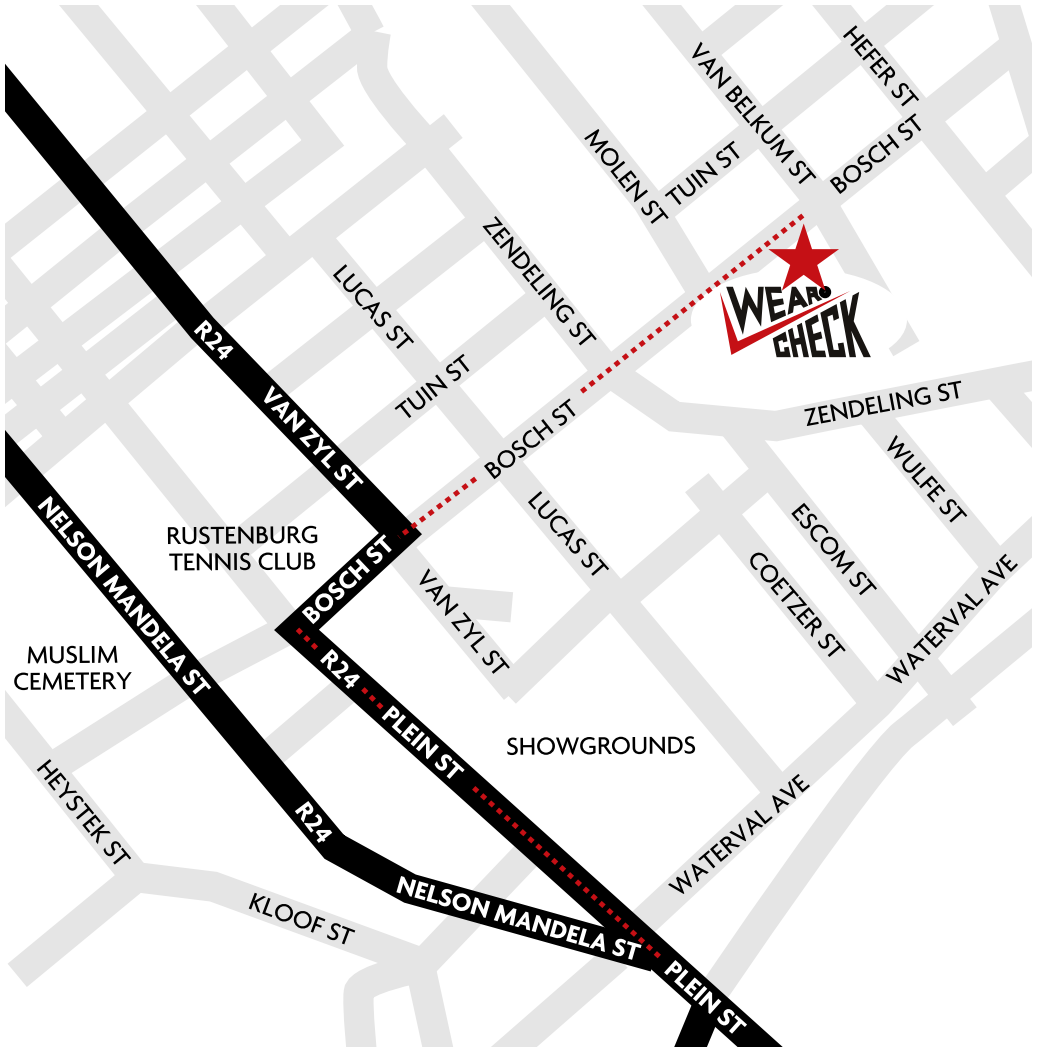

Rustenburg

Unit 6 Platinum Industrial Park, Boron Street (off Van Belkum St), Rustenburg

t +27 (0) 14 596 5706

e support@wearcheck.co.za

WEAR® CHECK

The leaders in Oil & Fuel Analysis

The leaders in Oil & Fuel Analysis

www.wearcheck.co.za